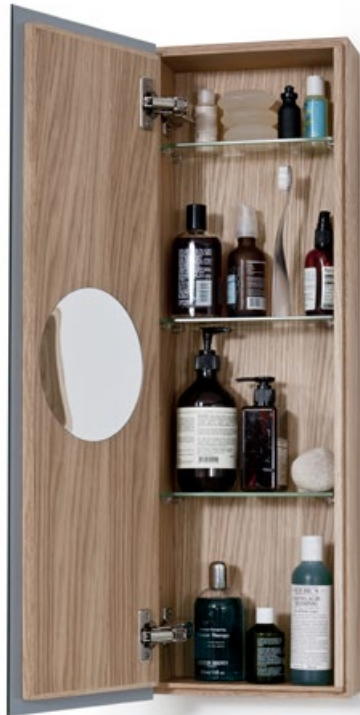

zone

cabinet 800 / cabinet 1622 - oak / dark oak

x5 magnifying mirror