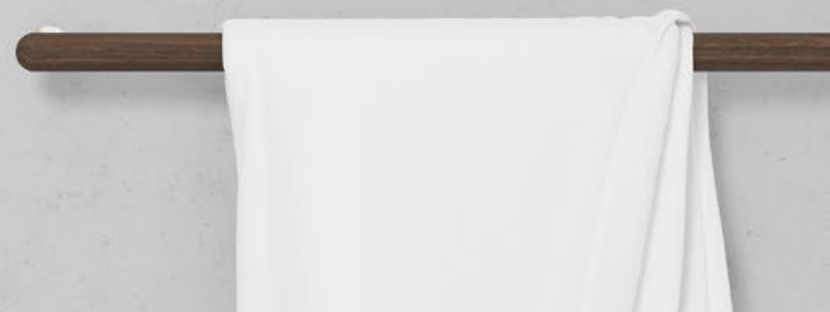

yoku

furniture and wall fittings collection
walnut / oak / dark oak / oyster