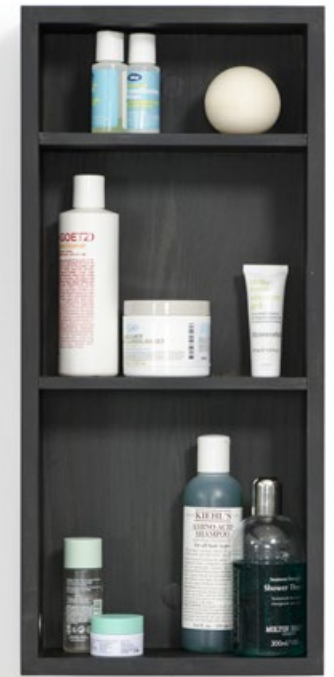

removable laundry bag

stool

slatted bath stool - oak / dark oak / bamboo / oyster

combined with slimline cabinet 550

slimline

box shelf - walnut / oak / dark oak / oyster

3 tray mirror - dark oak / oak

slimline

cosmos

toilet brush / roll holder - oak / dark oak / bamboo

mezza

mezza grande towel rail - oak / dark oak

round bin / toilet brush / duckboard / roll holder box /
tissue box / soap pump - oak / dark oak / oyster / bamboo

slimline

550 cabinet - oak / dark oak / oyster / walnut

round bin / toilet brush / quatro caddy - oyster / dark oak / bamboo

slimline

magnify wall mirror / wall hook pack of two / glass shelf / hand towel rail 28cm / towel rail 60cm / towel rail 72cm / roll holder / double toilet roll holder - oak / dark oak / bamboo